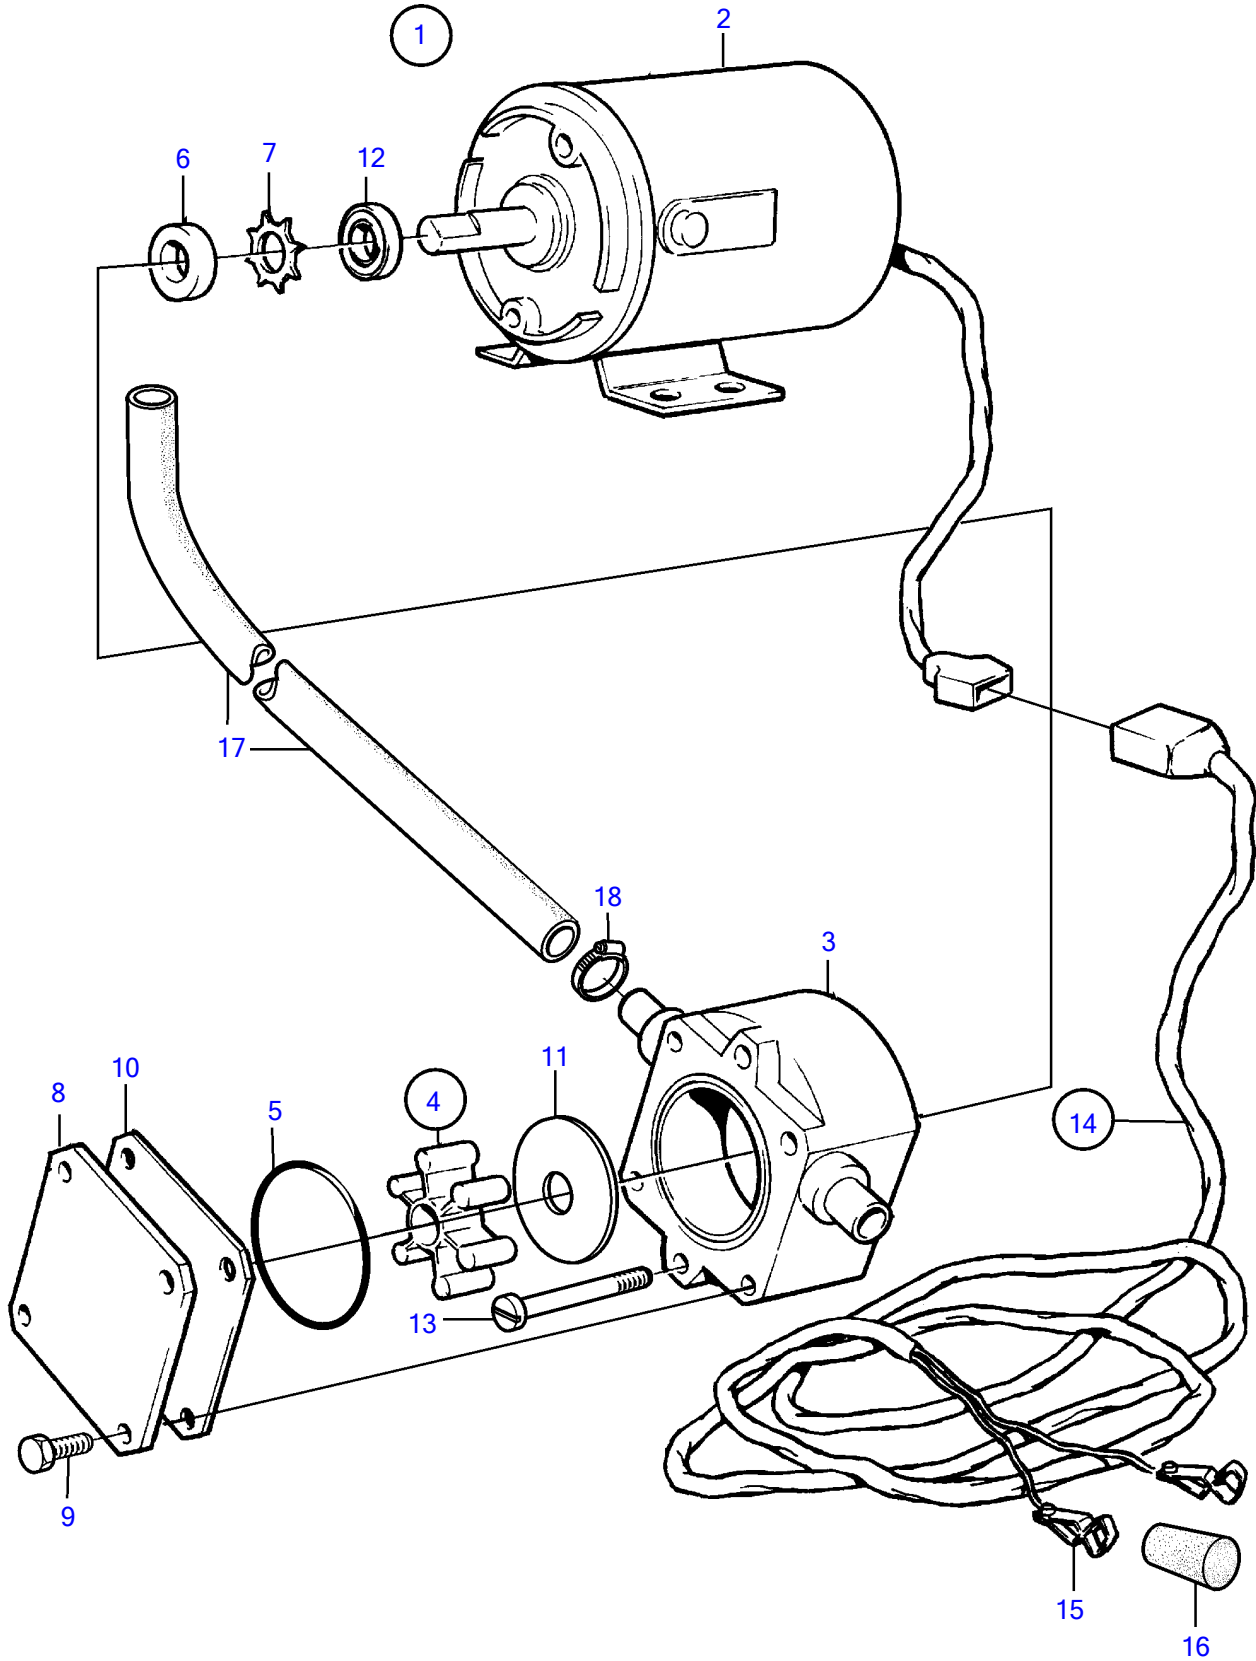

TAMD72P-A, TAMD72WJ-A

TAMD72P-A, TAMD72WJ-A

REF	PART NO.	QTY	DESCRIPTION	NOTES
1	843114	1	Oil bilge pump	12V
2	842855	1	• Oil bilge pump	
3	(844015)	1	• • Pump housing	Obsolete part
4	844022	1	• • Impeller kit	
5		1	• • • O-ring	
6		1	• • • Sealing ring	
7		1	• • • Lock ring	
8	844018	1	• • Cardboard tube	
9	844021	4	• • Screw	
10	844017	1	• • Wear washer	
11	844016	1	• • Wear washer	
12	844019	1	• • Deflector ring	
13	969518	2	• • 6 point socket screw	(847464)
14	843113	1	• Cable trunk	
15	844280	2	• • Clip	
16	(844279)	1	• • Isolation	Obsolete part, Black
	(844278)	1	• • Isolation	Obsolete part, Red
17	943707	X	• Hose	
18	943471	3	• Hose clamp	